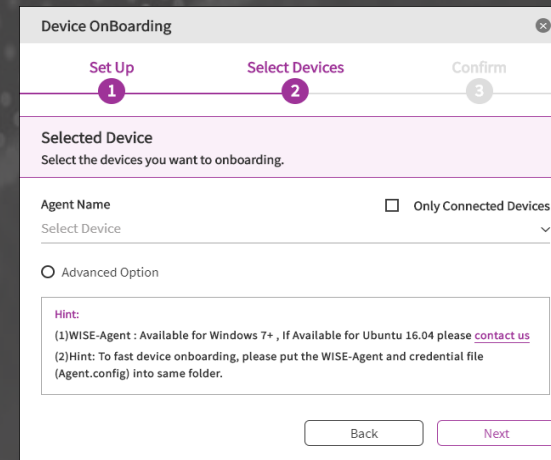

DeviceOn Free Trial: Beginner

Step. 1

Sign up a trial account and login

Sign up and login

Step. 2

Onboard your edges to server and start management

DeviceOn Client
(WISE-Agent) Installation